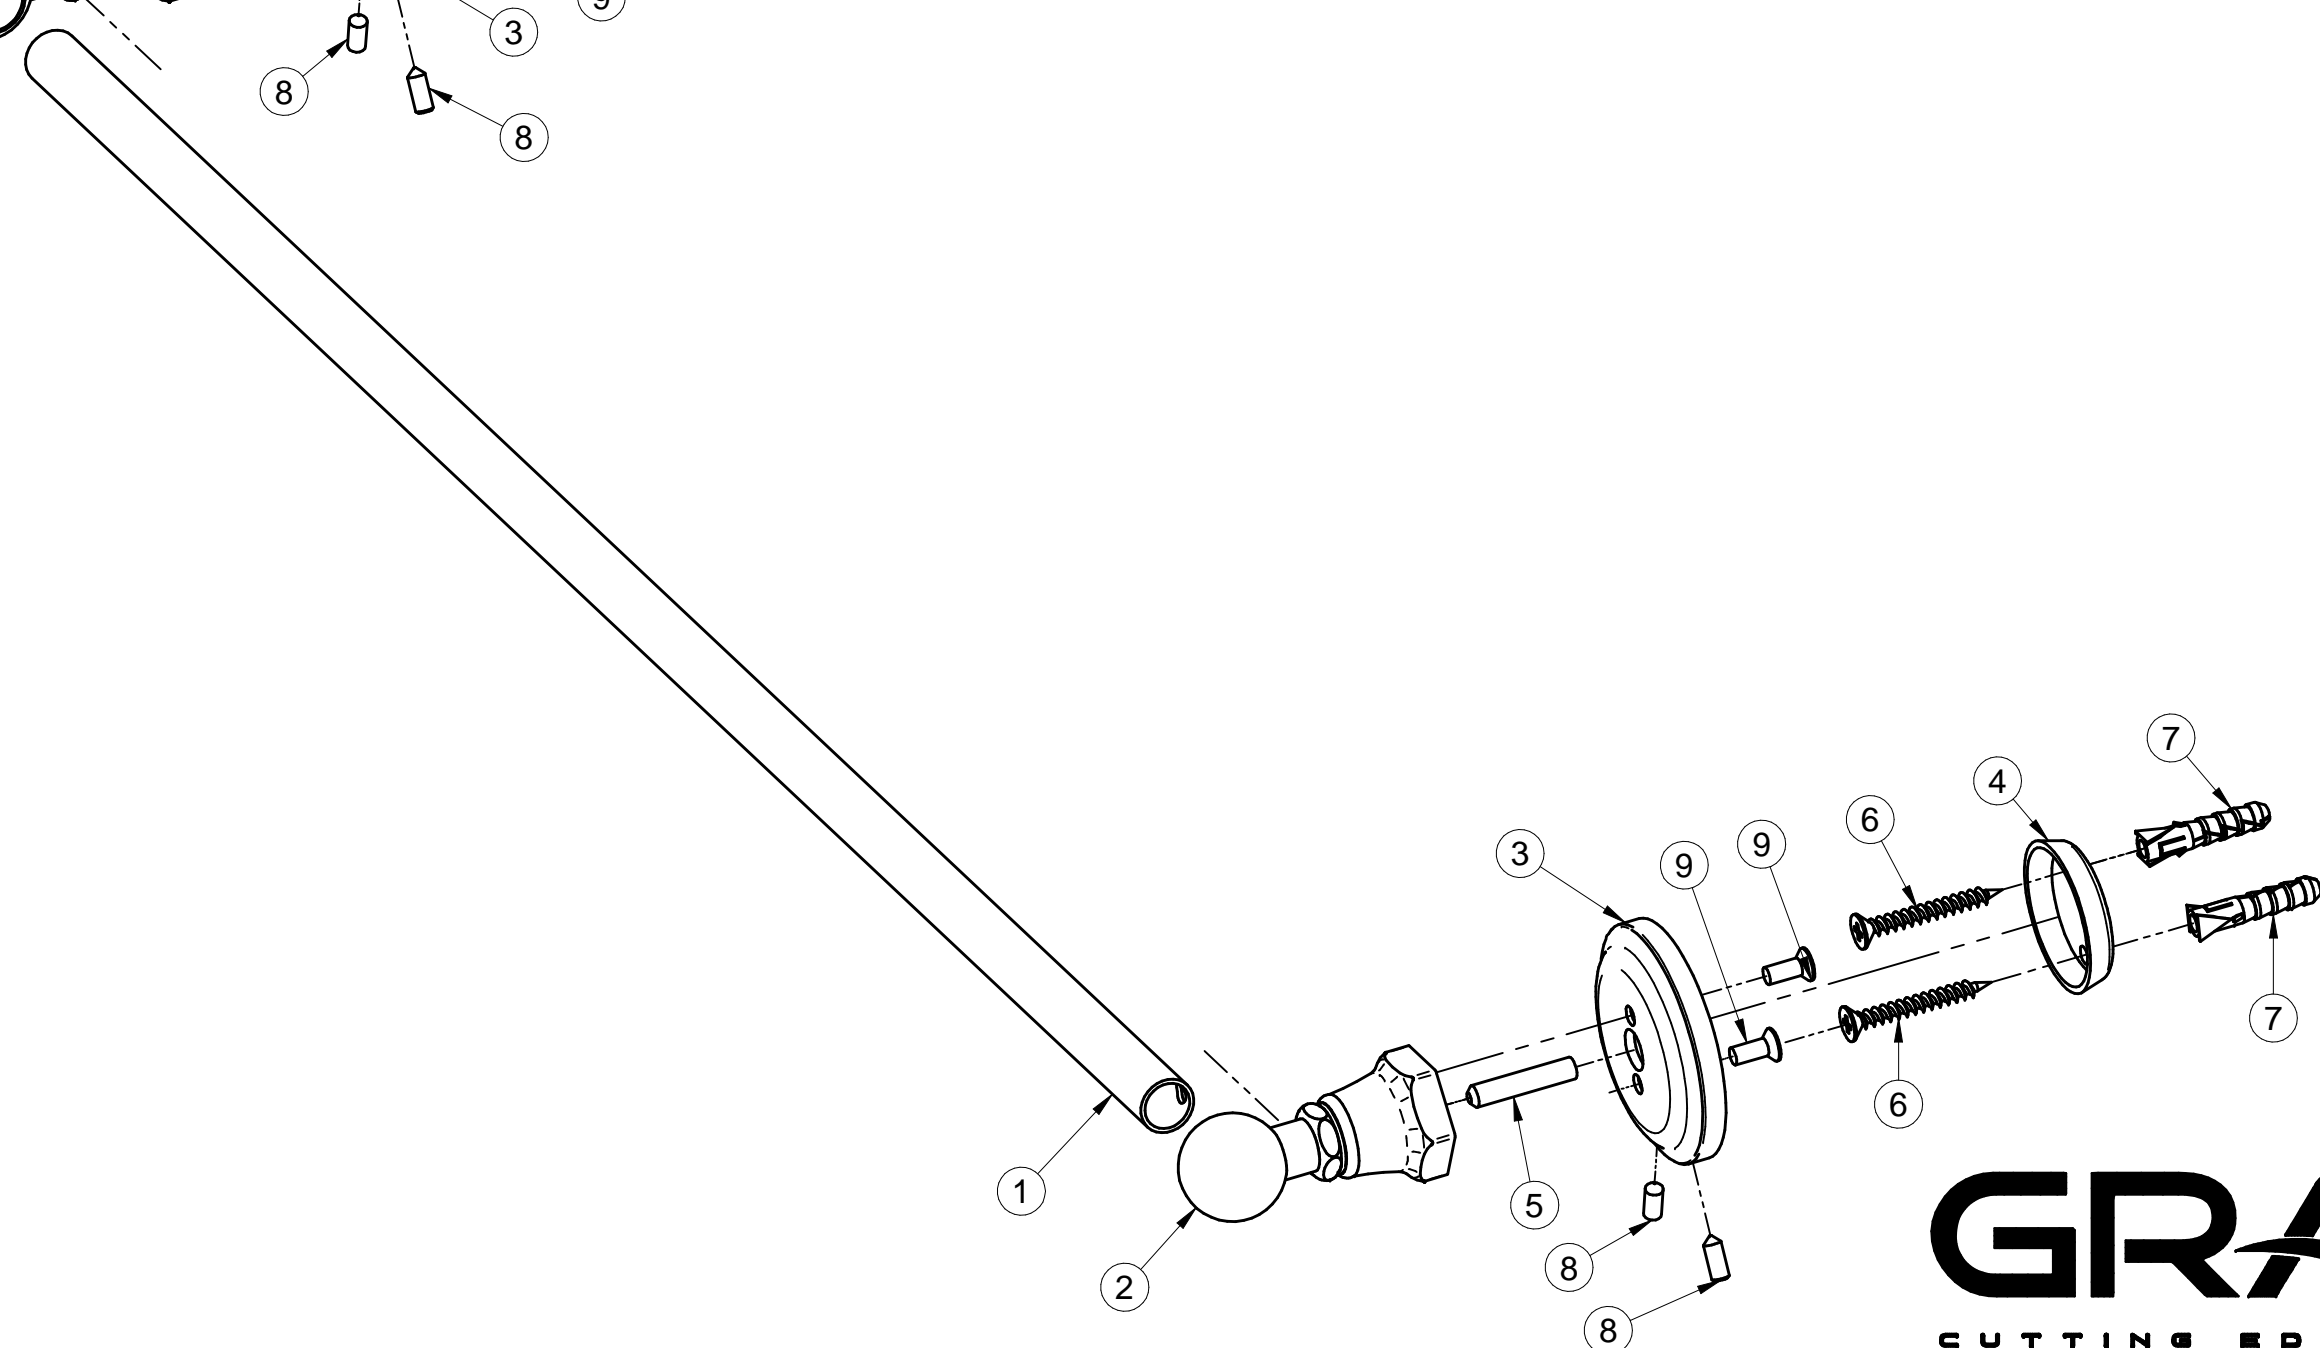

G-9708

CAMDEN Series

GRAFF[®]
CUTTING EDGE DESIGN